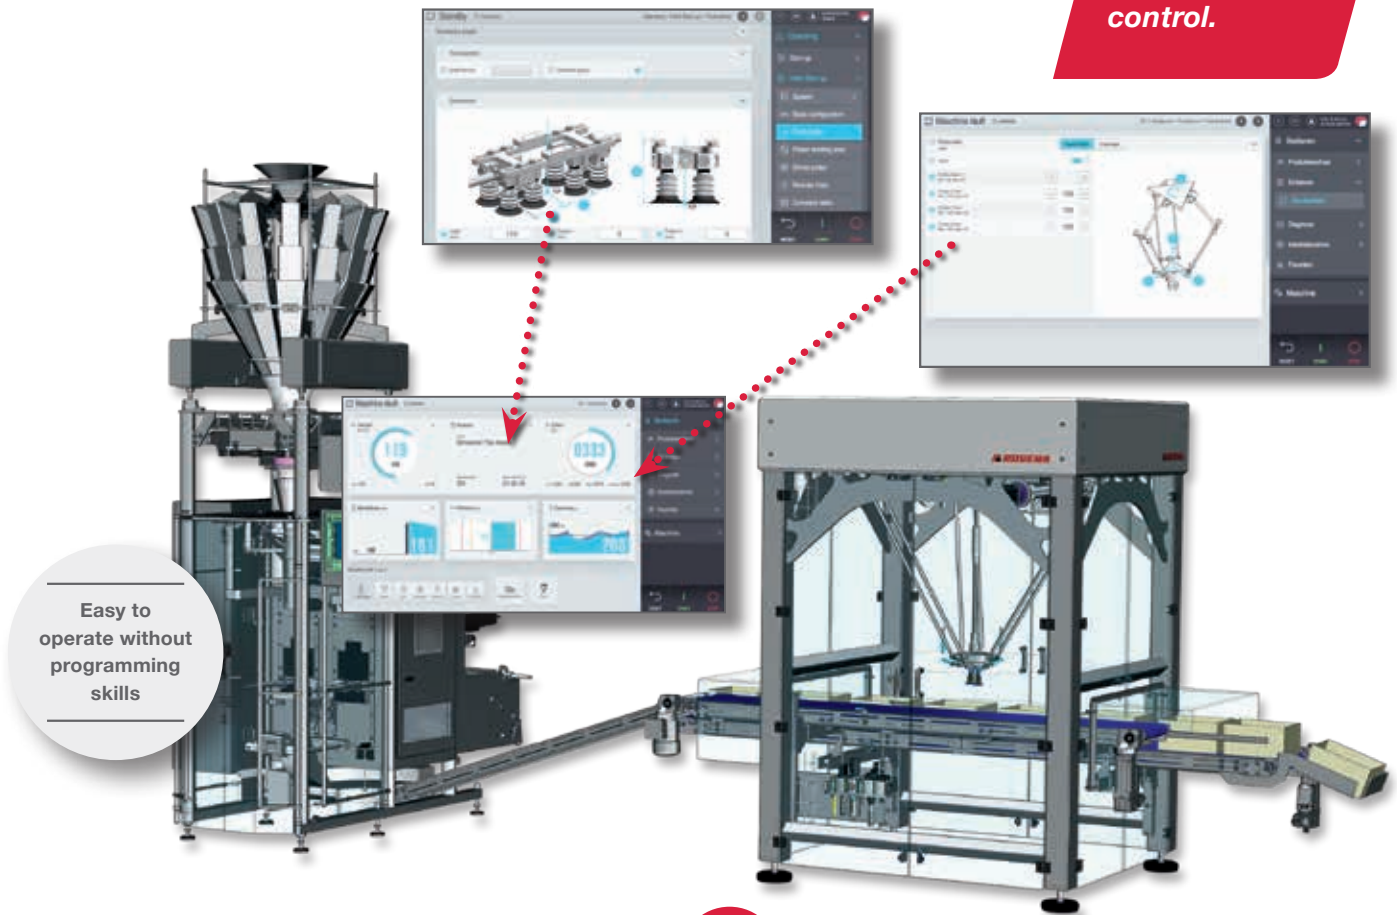

PICKER EPU

*All machines
fully integrated
in one
machine
control.*

For loading of various cartons, boxes and crates and for equipping feeding systems.

The highlights.

- Intuitive, easily understandable operation, user interface with graphic support in national language. Can be operated without robot programming skills as fully integrated in one machine control. For example laying schemes can be adjusted and changed through the display of up-or downstream machines.
- Real-time synchronization of motion profiles and axes
- Flexible to use, can be combined with cartoning machines and box erectors or box closing systems
- Operating radius of 1200 mm and a load capacity of up to 6 kg, depending on the performance
- Quick, tool-free format change
- Small footprint
- The whole packaging process can be controlled via ROVEMA P@ck-Control and runs with smooth and gentle movements. This protects product and packaging, even at high speeds and ensures a longer machine service life.